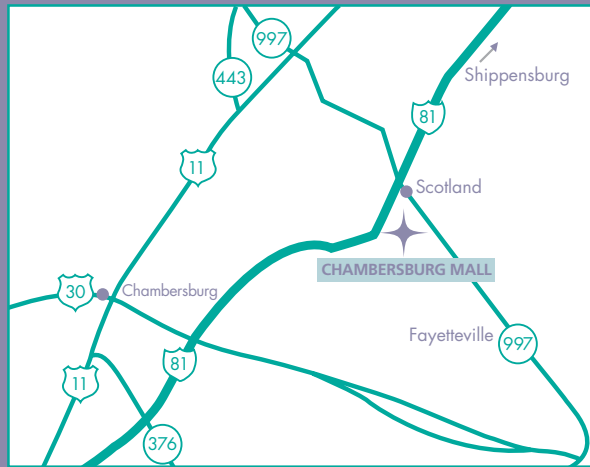

**Visit the
management office**
Located near Burlington Coat Factory
for these special services:

- American Express® Mall Gift Cards
- General Information
- Employment Postings
- Complimentary Wheelchairs

**DOWNLOAD OUR
PREIT® MOBILE APP FOR
IPHONE AND ANDROID!**

Scan the QR code to download or visit the app store or marketplace.

From the north
I-81 South to Exit 20 Scotland

From the south
I-81 North to Exit 20 Scotland

From the east
Route 30 West to I-81
North to Exit 20 Scotland

From the west
Route 30 East to I-81
North to Exit 20 Scotland

MALL HOURS
Monday–Saturday 10am–9pm
Sunday Noon–5pm

CHAMBERSBURGMALL

864 Chambersburg Mall
Chambersburg, PA 17202
717-263-5797