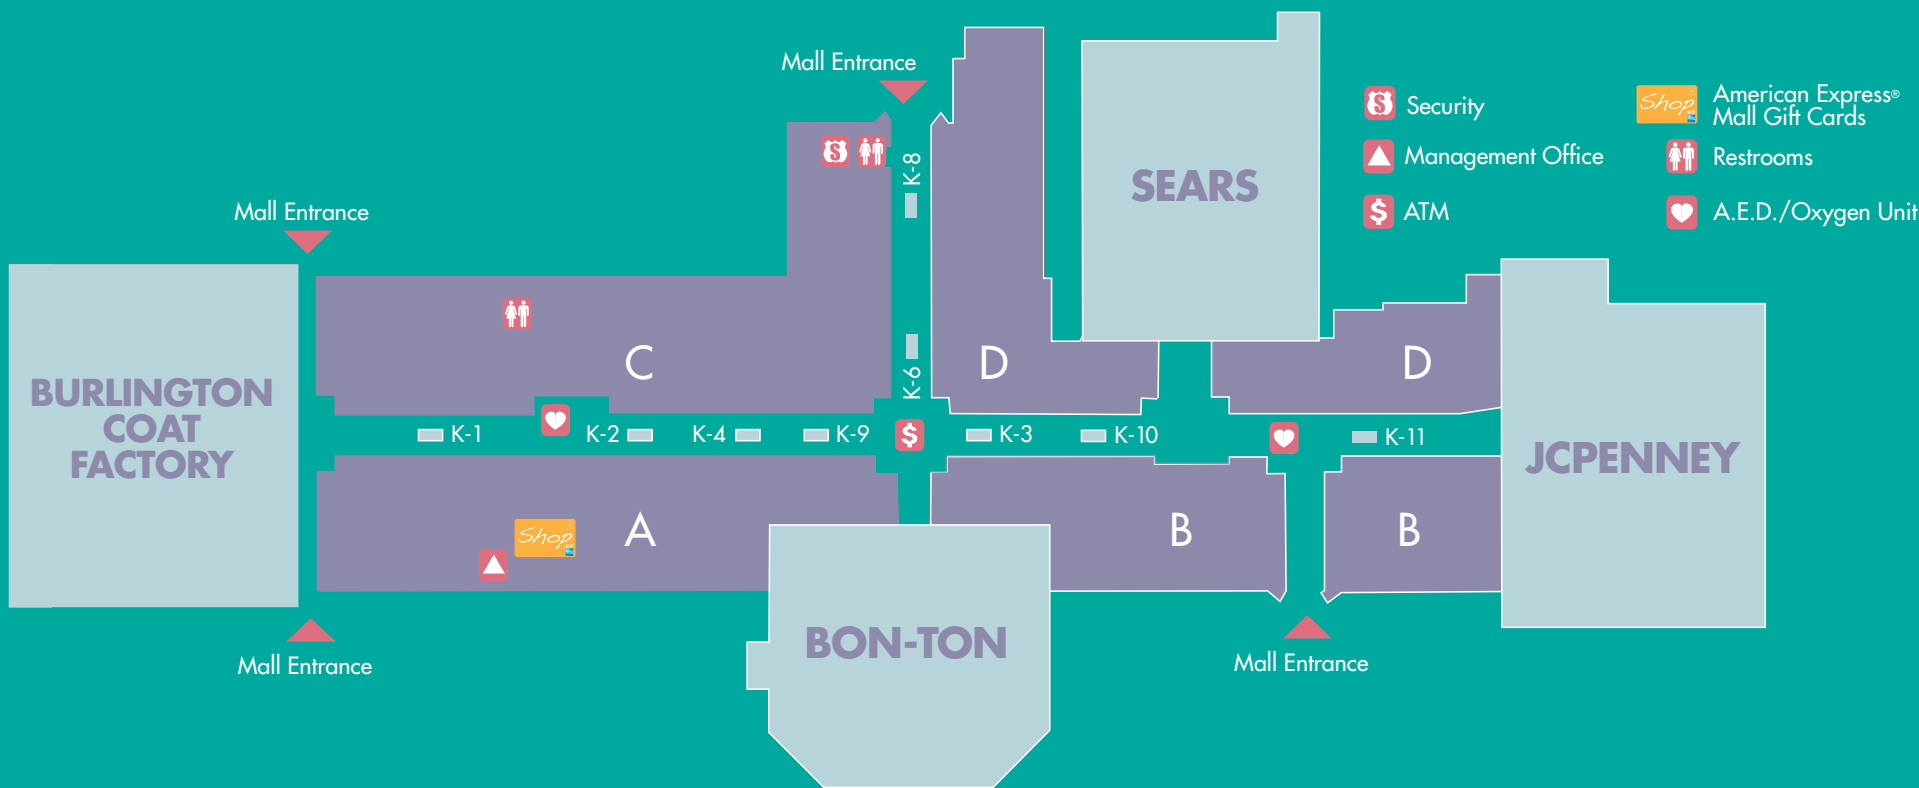

Department stores

Bon-Ton	263-8454
Burlington Coat Factory.....	261-1749
jcpenny.....	263-4171
Sears.....	261-2134

accessories

D Claire's Boutique	264-1159
B Deb	263-0725

Beauty and Bath

B Bath & Body Works	261-1923
D Beauty Bar.....	261-9660
Bon-Ton Styling Salon.....	263-9357
jcpenny Styling Salon.....	264-1311
D MasterCuts	264-3434
D Regis Salon	264-7755
D Victoria's Secret	261-1277

BOOKS, CARDS AND GIFTS

A Comics World.....	264-9918
A The Heritage Shop (Hallmark).....	264-9488

entertainment

D Carmike Theater.....	263-0688
A Family Fun Center	263-0482

FOOD

D Auntie Anne's	263-7994
A Gardner's Candies	267-3141
C Oasis Grill.....	261-5720
A Pretzels Plus	261-9400
C Subway.....	709-1558

Jewelry

C Belle Jewelers.....	264-9516
D Kay Jewelers.....	261-4721
D Littman Jewelers	263-9433
K-10 Piercing Pagoda.....	261-1432
A Zales.....	709-1300

men's and women's fashions

A Aéropostale	263-2634
D American Eagle Outfitters	263-6438
C maurices	264-6525

music, electronics and video

B f.y.e.	264-6975
B GameStop.....	264-5177
C RadioShack	263-4034

Personal services

A Allegany Optical.....	263-7050
D All Star Wireless (Sprint)	414-7318
C Armed Forces Recruiting Offices	
Army.....	264-2812
Air Force	249-7725
Marines.....	263-9670
Navy	263-2500
C AT&T Wireless	267-1116
A Cellular Cells	261-0145
jcpenny Catalog.....	263-4186
K-3 Gold Buyers at the Mall	263-6657
K-9 Maria Wireless & Maria's Gifts	261-7730
D Nail Love.....	267-1088

Restaurants

C Bonanza	263-8943
C Brother's Pizza	264-3696

SHOES

B Deb	263-0725
D Payless ShoeSource	264-8131
B The Shoe Department	709-0550

SPECIALTY SHOPS

B Bhavani Enterprises	267-1204
A Dollar Plus	261-5974
A Kitchen Collection	261-4725
B Purdy Creek Crafts	267-0472
C Sea The Source	264-0333
B Weight Watchers	

SPORTS, HEALTH AND FITNESS

B Finish Line.....	261-1138
A GNC	267-0834
D Vitamin World.....	263-5068

WOMEN'S FASHIONS

C BonWorth.....	261-2891
B Christopher & Banks	263-3763
B C.J. Banks	261-9411
B Deb	263-0725
D Victoria's Secret	261-1277

All area codes 717 unless otherwise noted.